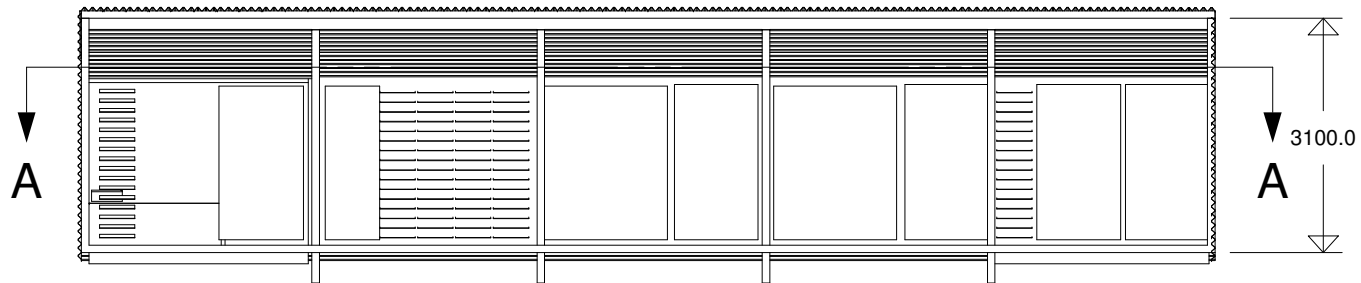

timber floor

timber deck

zincalume clad

Yarra Steel - Prefab House

Fact Sheet:

SIZE	A4	DWG NO	DATE	SCALE	SHEET	REV
				1:100		

Stuart Fereday 0412 222 586