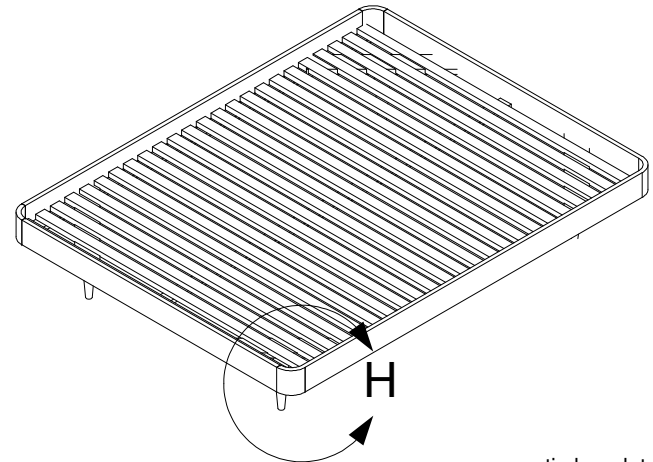

## Bed Frame - Queen in beech ply - tapered legs

### Fact Sheet:

SIZE	A4	DWG NO	DATE	SCALE	SHEET	REV
				1:100		