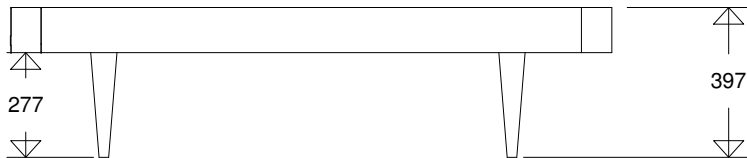

## Bed Frame - Queen in beech ply - tapered legs

### Fact Sheet:

SIZE	A4	DWG NO	DATE	SCALE	SHEET	REV
				1:100		