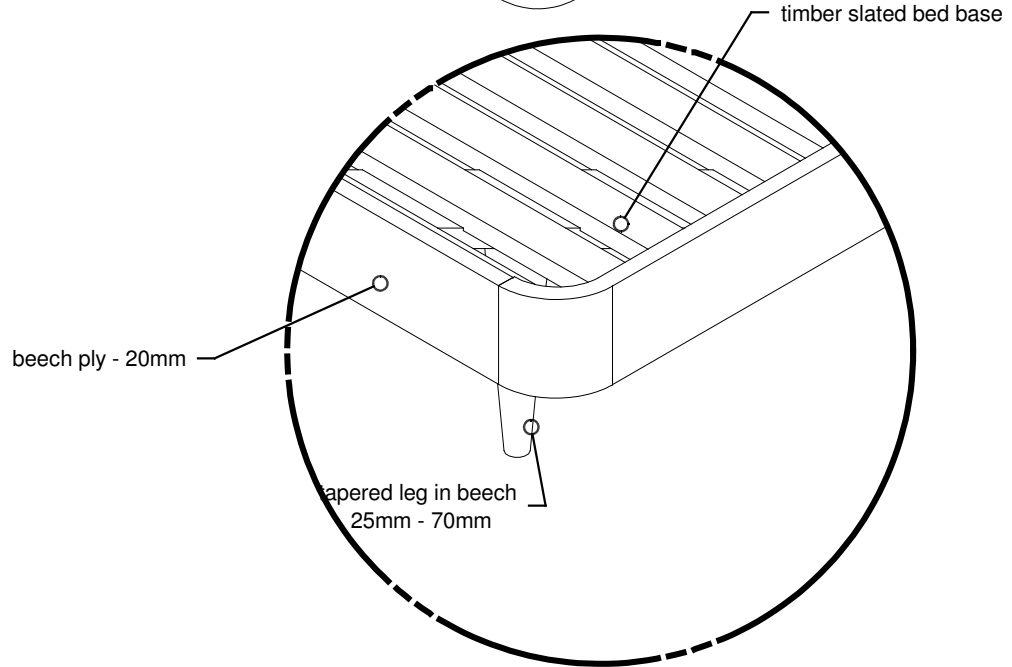

## Bed Frame - Queen in beech ply - tapered legs

### Fact Sheet:

SIZE	A4	DWG NO	DATE	SCALE	SHEET	REV
				1:100		